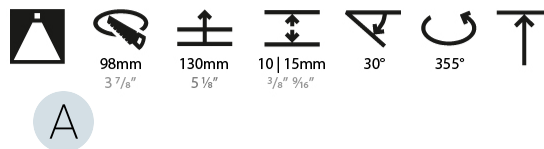

GENERAL

Series: Bioniq
Subseries: Bioniq Round Pinhole
Brand: Prolicht
Division: Architectural
Mounting Type: Recessed
Mounting Location: Ceiling
Subcategory: Downlight

PHYSICAL

Shape: Round
Diameter (mm): 107
Diameter (in): 4 3/16
Height (mm): 112
Height (in): 4 7/16
Ceiling Thickness (mm): 10 / 12.5 / 15
Ceiling Thickness (in): 3/8 or 1/2 or 9/16
Min. Recessing Depth (mm): 130
Min. Recessing Depth (in): 5 1/8
Light Distribution: Adjustable / Downlight
Weight (kg): 0.456
Weight (lbs): 1
Fixture Finish: SSR / BKV / CWI / CRY / HAB / UFT / ITA / RUA / FTG / MYG / LOD / PUS / FRO / FUP / KIA / POP / BLS / SPG / MEY / GOH / GUM / CHC / COM / ABZ / JAG / OBR / MOS / ROR
Fixture Material: Aluminum Die Cast
Cut-out Measurements: 98mm / 3 7/8"

ELECTRICAL

Lamp Type: LED (Zhaga Standard)
Total Output Wattage (W): 15
Dimming: Dali Dimming
Driver Included: No
Driver Location: Recessed Housing
Driver Type: Constant Current - 120Vac
Housing: See components
Input Voltage (V): 120
Constant Current (MA): 350

LED

Number of LEDs: 1
Color Temperature (°K): Warm Dim
Max. Delivered Lumen (lm): 760
Nominal Lumen (lm): 1140
CRI: >90 CRI
Lamp Life (hrs): 50000

OPTICAL

Reflector: 20 / 40 / 60
Adjustability: Rotational 355°; Tilt 30°

RATINGS AND CERTIFICATIONS

Certified By: Certified for North American Standards
IP rating: IP20

PROJECT
TYPE
SPECIFIER
QUANTITY
DATE