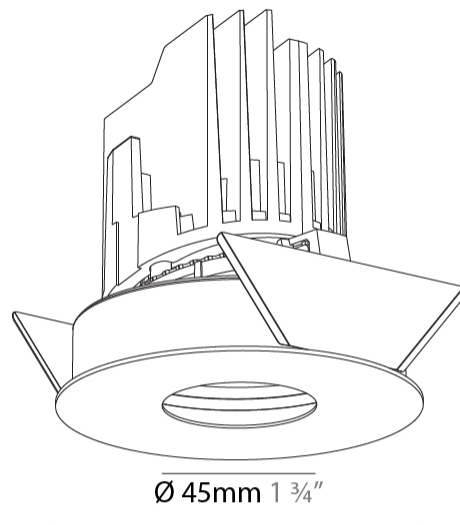

GENERAL

Series: Bioniq
Subseries: Bioniq Round Pinhole
Brand: Prolicht
Division: Architectural
Mounting Type: Recessed
Mounting Location: Ceiling
Subcategory: Downlight

PHYSICAL

Shape: Round
Diameter (mm): 107
Diameter (in): 4 3/16
Height (mm): 112
Height (in): 4 7/16
Ceiling Thickness (mm): 10 / 12.5 / 15
Ceiling Thickness (in): 3/8 or 1/2 or 9/16
Min. Recessing Depth (mm): 130
Min. Recessing Depth (in): 5 1/8
Light Distribution: Adjustable / Downlight
Weight (kg): 0.456
Weight (lbs): 1
Fixture Finish: SSR / BKV / CWI / CRY / HAB / UFT / ITA / RUA / FTG / MYG / LOD / PUS / FRO / FUP / KIA / POP / BLS / SPG / MEY / GOH / GUM / CHC / COM / ABZ / JAG / OBR / MOS / ROR
Fixture Material: Aluminum Die Cast
Cut-out Measurements: 98mm / 3 7/8"

ELECTRICAL

Lamp Type: LED (Zhaga Standard)
Total Output Wattage (W): 15
Dimming: Dali Dimming
Driver Included: No
Driver Location: Recessed Housing
Driver Type: Constant Current - 120Vac
Housing: See components
Input Voltage (V): 120
Constant Current (MA): 350

LED

Number of LEDs: 1
Color Temperature (°K): Warm Dim
Max. Delivered Lumen (lm): 760
Nominal Lumen (lm): 1140
CRI: >90 CRI
Lamp Life (hrs): 50000

OPTICAL

Reflector: 20 / 40 / 60
Adjustability: Rotational 355°; Tilt 30°

RATINGS AND CERTIFICATIONS

Certified By: Certified for North American Standards
IP rating: IP20

PROJECT
TYPE
SPECIFIER
QUANTITY
DATE